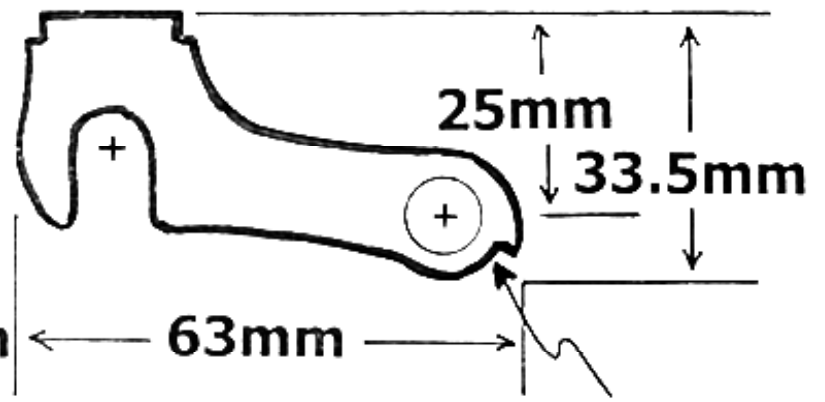

REAR

DROPOUTS

FRONT

**FWD BOTH AND
RWD LEFT SIDE**

**FWD LEFT SIDE
FRONT FORK**

**RWD RIGHT SIDE
W/ HANGER**

**FWD RIGHT SIDE
W/ HANGER
FRONT FORK**

**FILE HERE FOR
DERAILLEUR
CLEARANCE**

**TOUR ONLY
EYELET MOUNT FOR REAR RACK**