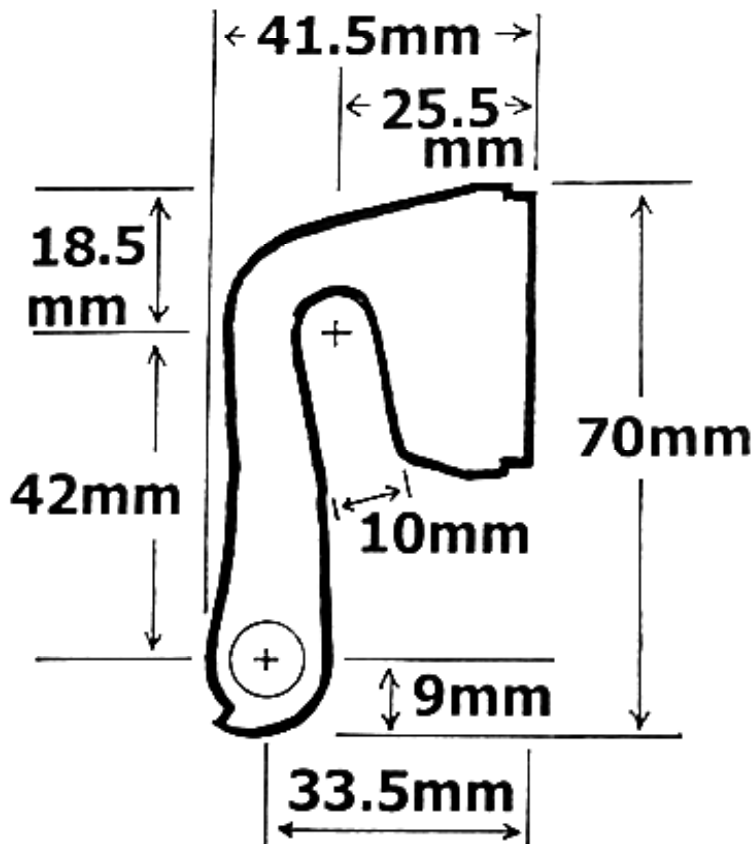

REAR

DROPOUTS

FRONT

**FWD BOTH AND
RWD LEFT SIDE**

**FWD LEFT SIDE
FRONT FORK**

**RWD RIGHT SIDE
W/ HANGER**

**FWD RIGHT SIDE
W/ HANGER
FRONT FORK**

**FILE HERE FOR
DERAILLEUR
CLEARANCE**

**TOUR ONLY
EYELET MOUNT FOR REAR RACK**