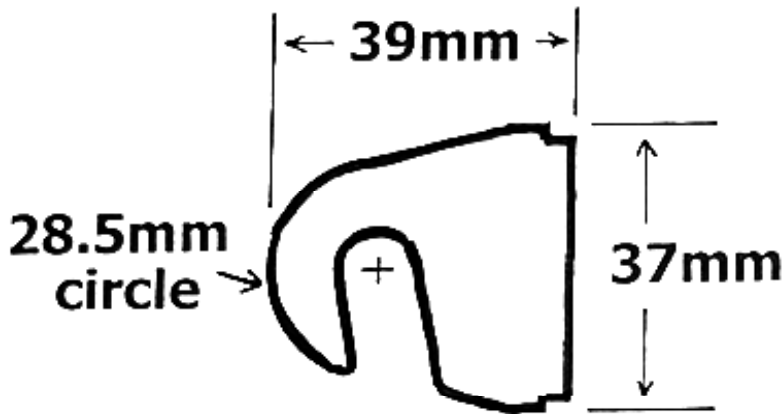

REAR

DROPOUTS

FRONT

**FWD BOTH AND
RWD LEFT SIDE**

**FWD LEFT SIDE
FRONT FORK**

**RWD RIGHT SIDE
W/ HANGER**

**FWD RIGHT SIDE
W/ HANGER
FRONT FORK**

**FILE HERE FOR
DERAILLEUR
CLEARANCE**

**TOUR ONLY
EYELET MOUNT FOR REAR RACK**