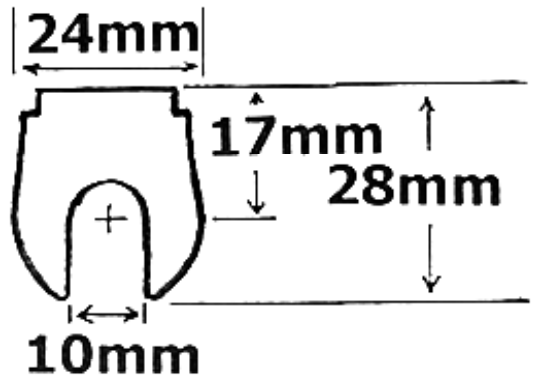

REAR

DROPOUTS

FRONT

**FWD BOTH AND
RWD LEFT SIDE**

**FWD LEFT SIDE
FRONT FORK**

**RWD RIGHT SIDE
W/ HANGER**

**FWD RIGHT SIDE
W/ HANGER
FRONT FORK**

**FILE HERE FOR
DERAILLEUR
CLEARANCE**

**TOUR ONLY
EYELET MOUNT FOR REAR RACK**